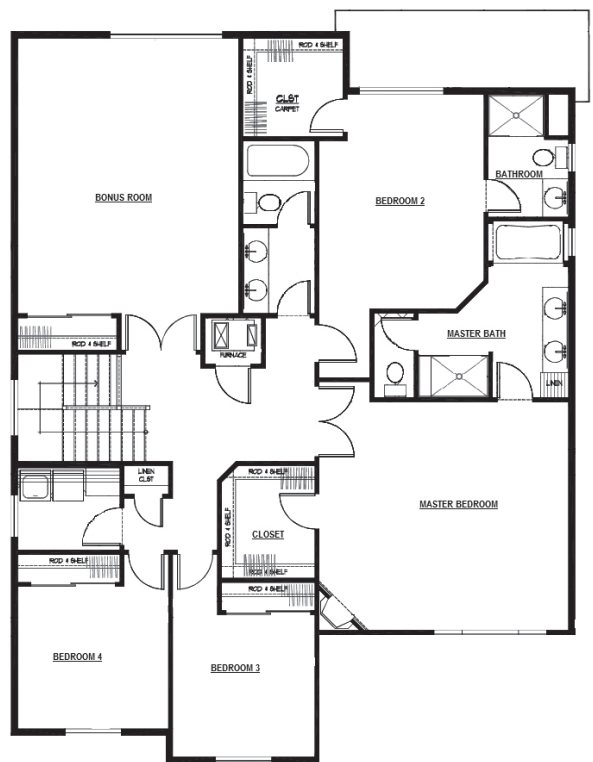

UPPER LEVEL

Please Note: This is a Pioneer Pacific Homes community. In a continuous effort to balance market demands for quality and affordability, Pioneer Pacific Homes reserves the right to change plan specifications, prices and availability without notice. Some features are available only per plan.

PIONEERPACIFICNW.COM